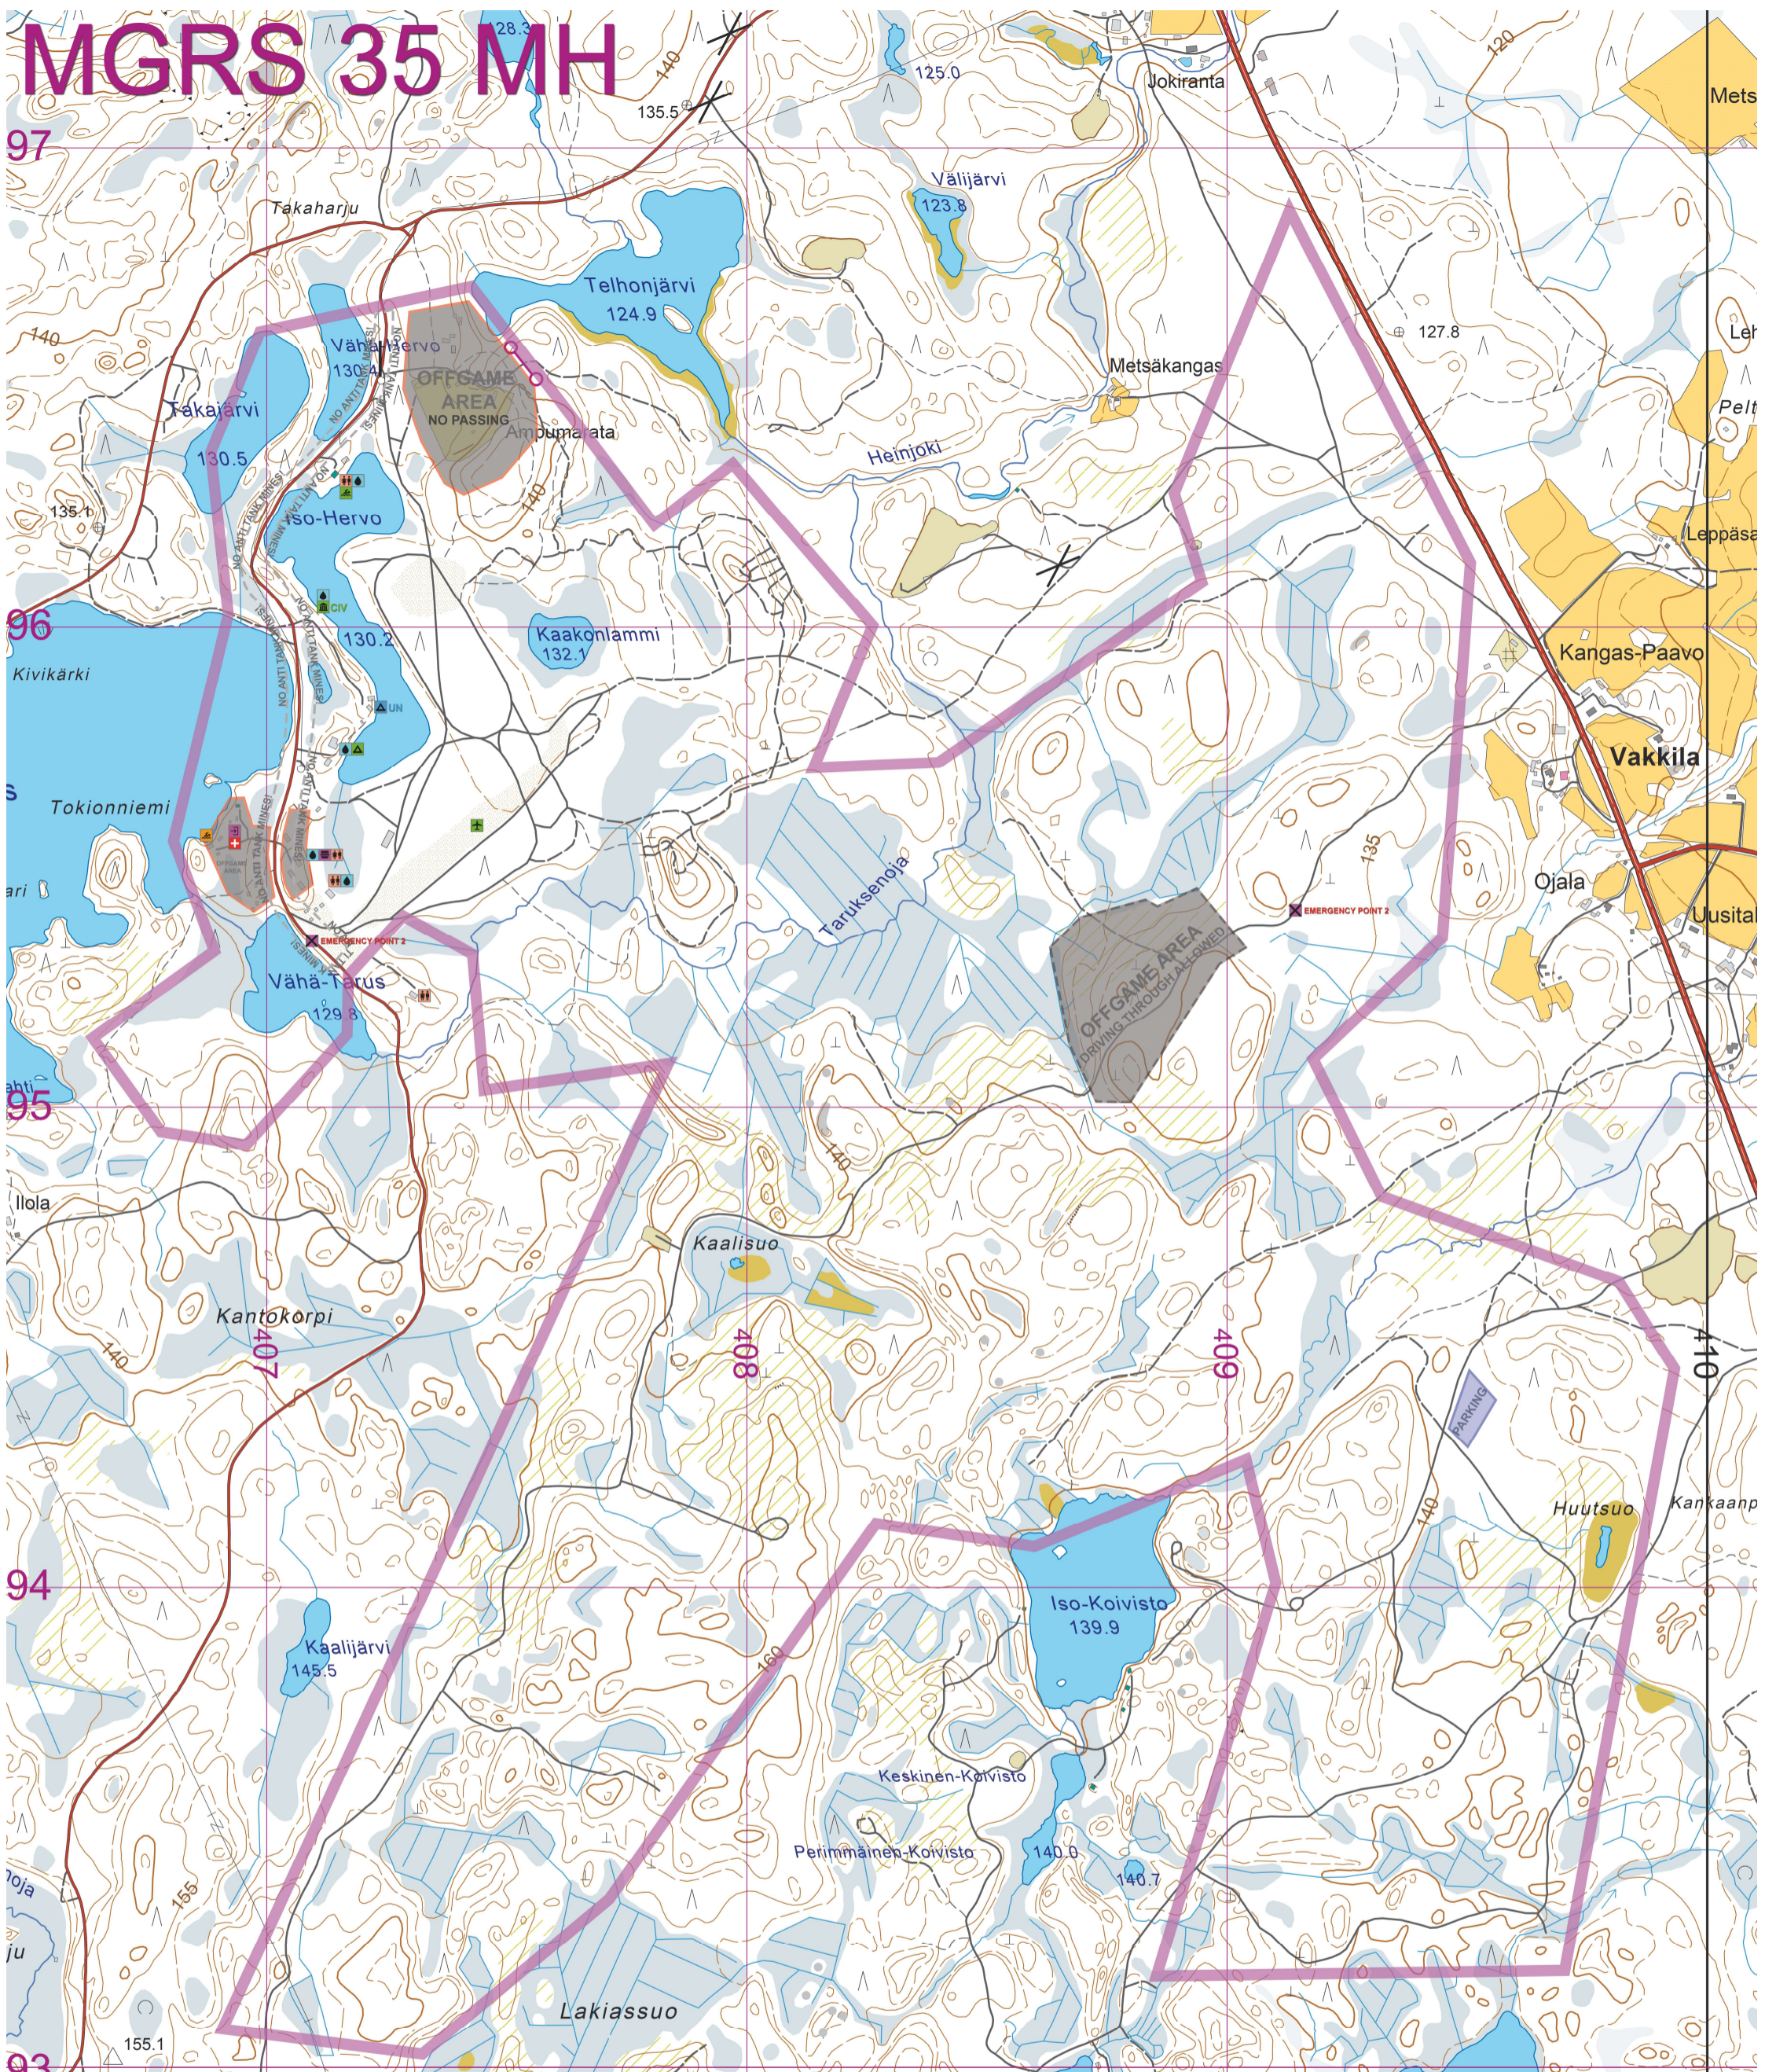

MGRS 35 MH

97

96

95

94

93

+358 400 232 630
Ehasa 24/7 phone number

Keikuteentie 147, Padasjoki
Check-in address

Status.ehasa.org
Realtime event and map information

- Faction base**
- Faction base**
- Offgame accommodation**
- Swimming / Sauna**
- Airfield**

- Food service**
- Pregame sauna / Bathtub**
- Check In**
- First Aid**
- Emergency point**